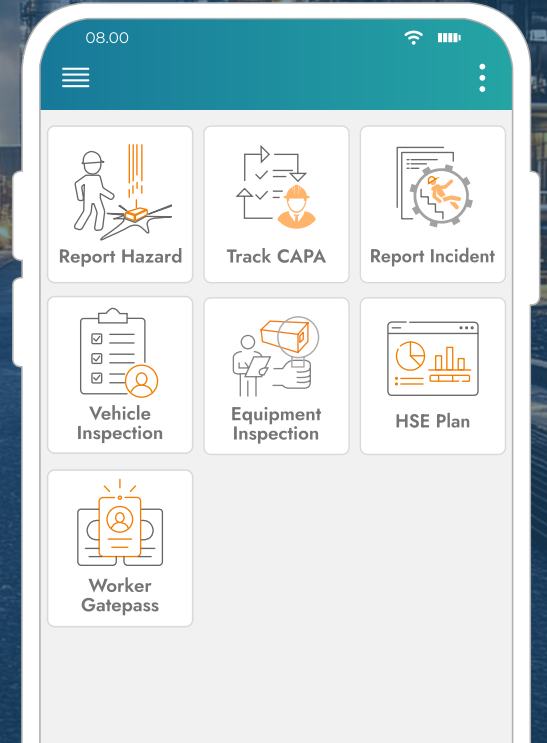

Contractor Safety Management Software

Smart Contractor Safety Solution for a Safer Job Site.

Visitor Management

Project Safety Monitoring

Induction & Document Verification

Training Management

Worker Profiling

Contractor Performance

Why The Need For Contractor Safety Management?

Effective communication between contractors, management, and employees.

Keep contractors up-to-date with all **relevant safety regulations, certifications, and training requirements.**

Assess contractor safety performance in real-time.

Coordinating EHS plans/schedules and timelines with multiple contractors.

TECH EHS System Administrator

Dashboard - Contractor Field Safety Audit (CFSA)