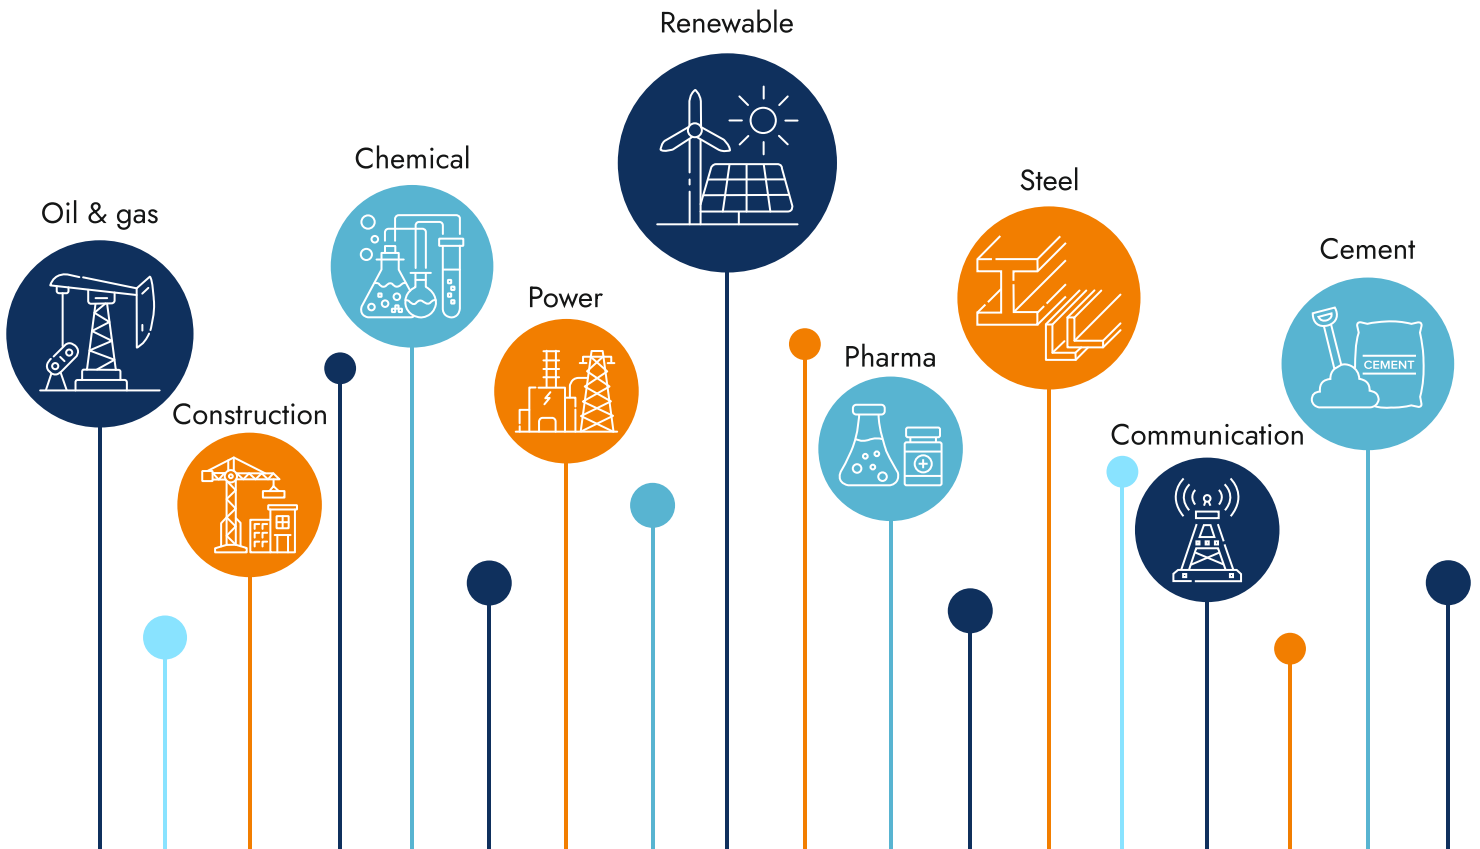

17+ Years
of Experience

ISO 9001, ISO 14001
and **ISO 45001**
Certified

Implemented at
300+ Sites/Plants

50,000+
Active Users
Worldwide

Tailored Solution for Every Industry

Ready to Transform Your CSM Operations?

More information at

<https://techehs.com/software/contractor-management-software>

216, Luxuria Business Hub,
Beside Dumas Resort, Dumas Road,
Surat-395007 (Gujarat) INDIA

+91 89800 10420 (Kushal Desai)
+91 96876 81596 (Pankaj Sharma)

Email | info@techehs.com
Web | <https://www.techehs.com>