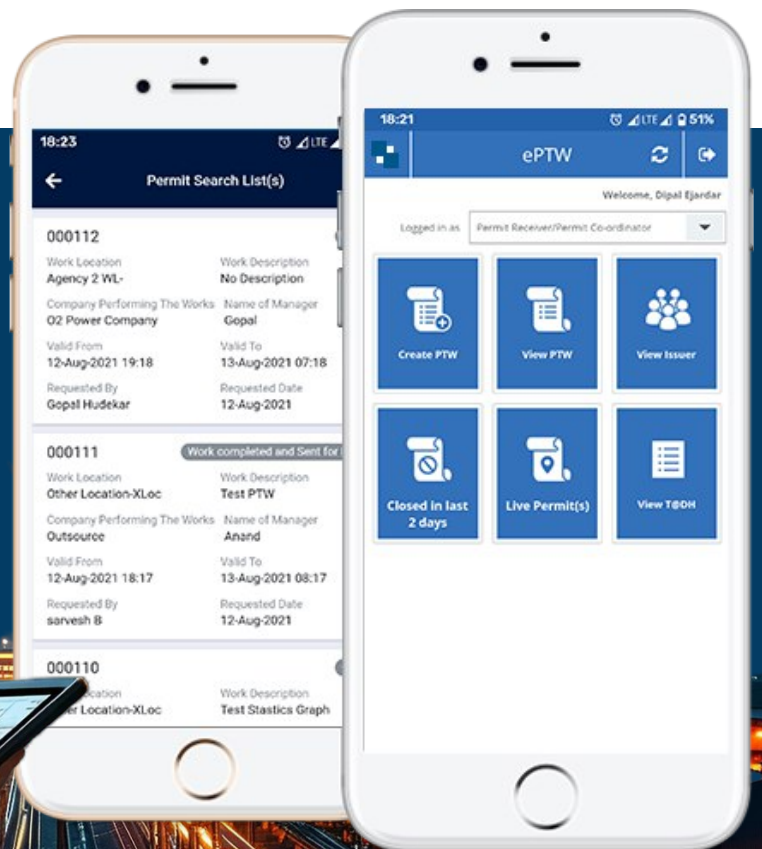

Solution Features

Streamlined PTW System

Integrated, synchronized, and streamlined end-to-end digitization of the entire PTW system

Risk Management

Assess the associated hazards, specify the necessary safety measures, and communicate this information with the working party.

Streamlines SIMOPS

Increase visibility of operations involving common equipment, energy source and their isolations.

Safe Shift Handovers

Guarantee the seamless transfer of every detail and responsibility from outgoing to incoming personnel.

Robust Energy Isolations & LOTOTO management

Build a central equipment repository containing equipment-wise and energy-wise isolation points and other details to avoid mishaps.

Area Mapping

Access a bird's eye view of all permitted work being carried out or commencing upcoming permits across all sites/plants/facilities.

Training and Toolbox Checks

Ensure workforce readiness with training and safety briefing checks before tasks begin.

Supports Asset Management Best Practices

Integration with existing ERP systems.