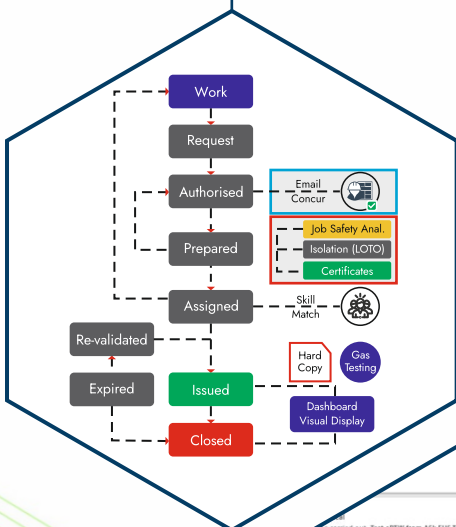

Why TECH EHS's Permit To Work Software?

TECH EHS ePTW Software is a **Custom Secure Web-Based Solution with Mobile App** that has been successfully **implemented globally** across numerous industries and utilized by countless users. It has significantly enhanced PTW process efficiency and reduced workloads and stands as a trusted and effective solution.

Simplified Permit Request Process