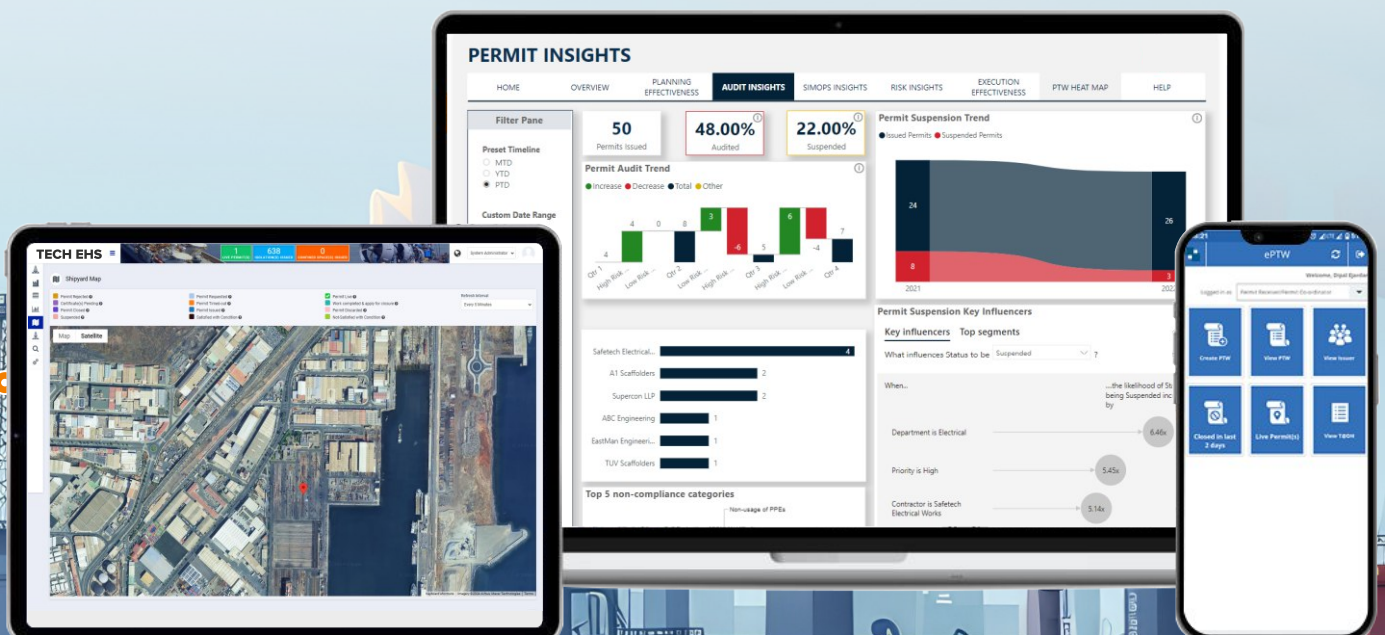

Co-ordination

Via comprehensive visualization of the entire works' scenario.

Communication

Central information relay with assured communication that enables faster response times.

Productivity

Simple permit creation, automated template assist with 'built-in' permit workflows that provide actual time-to-cost benefits.

Easy Access to Archived Permits

On-the-spot Audits

Solution Features

Streamlined PTW System

Integrated, synchronized, and streamlined end-to-end digitization of the entire PTW system

Risk Management

Assess the associated hazards, specify the necessary safety measures, and communicate this information with the working party.

Training and Toolbox Checks

Ensure workforce readiness with training and safety briefing checks before tasks begin.

Supports Asset Management Best Practices

Integration with existing ERP systems.

Innovative and Tailored ePTW Solution

- Platform with **out-of-the-box PTW system features aligned with industry best practices.**
- Configurable and/or customizable** to match client's business preferences.
- Admin panel to **Configure hierarchy, fields, labels, checklists, risk matrices.**
- Customization of permit workflows** and forms unique to each organization.
- Integration with existing ERP systems** like SAP, Oracle, or others.
- Support for Active Directories/Azure AD integration and single sign-on (SSO).**
- Integration capabilities** with Microsoft 365 and other email service providers.
- Interactive, customizable, and personalized dashboards** for at-a-glance views/insights on all aspects of PTW processes.
- Our experts ensure **hypercare, standard support and implementation** all year round, 7 days a week.
- Multilingual Solutions-** Software available in various languages.