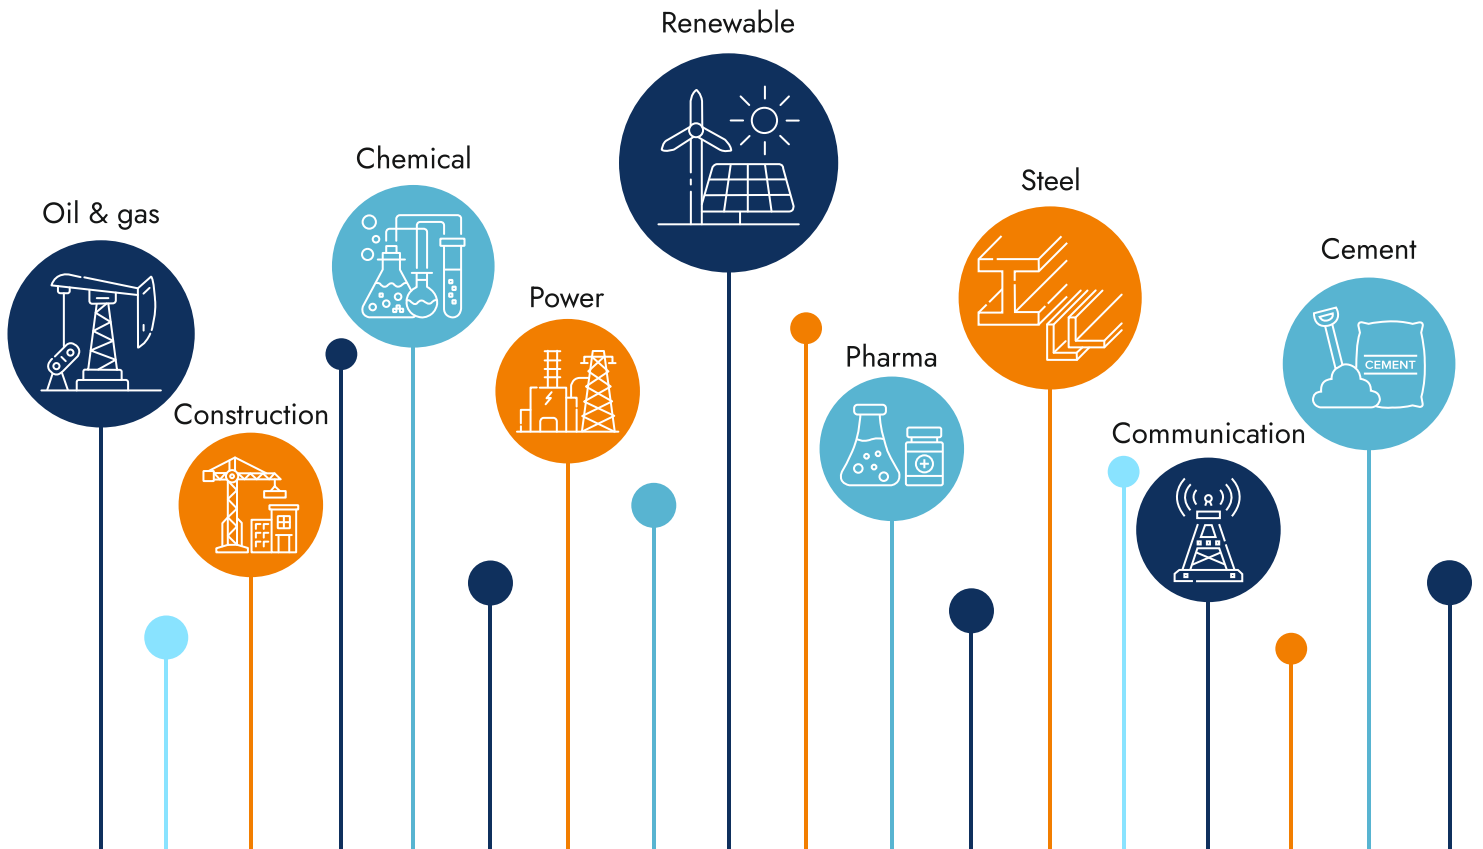

17+ Years
of Experience

**ISO 9001, ISO 14001
and ISO 45001
Certified**

Implemented at
300+ Sites/Plants

50,000+
Active Users
Worldwide

Tailored Digital PTW Solution for Every Industry

Ready to Transform Your PTW Operations?