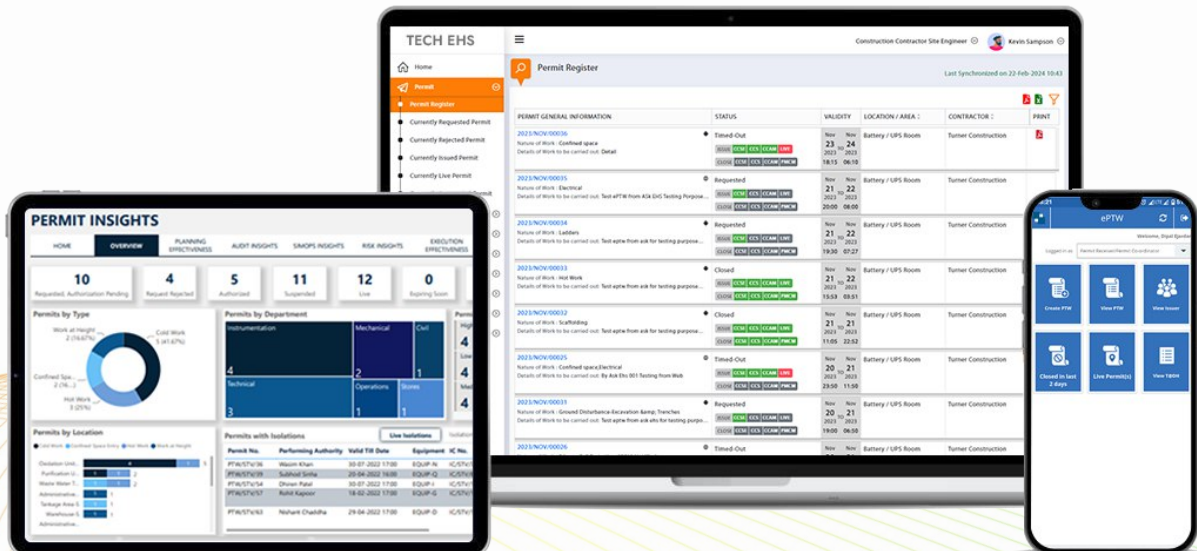

Permit To Work Software

“Out-of-the-box” features aligned with industry best practices.

Control

Rule-based structure within a defined authorization process combined with flexible analysis available 'real-time'.

Co-ordination

Via comprehensive visualization of the entire works' scenario.

Communication

Central information relay with assured communication that enables faster response times.

Productivity

Simple permit creation, automated template assist with 'built-in' permit workflows that provide actual time-to-cost benefits.

Why TECH EHS's Permit To Work Software?

TECH EHS ePTW Software is a **Custom Secure Web-Based Solution with Mobile App** that has been successfully **implemented globally** across numerous industries and utilized by countless users. It has significantly enhanced PTW process efficiency and reduced workloads and stands as a trusted and effective solution.

Easy Access to Archived Permits

On-the-spot Audits

Solution Features

Streamlined PTW System

Integrated, synchronized, and streamlined end-to-end digitization of the entire PTW system

Risk Management

Assess the associated hazards, specify the necessary safety measures, and communicate this information with the working party.